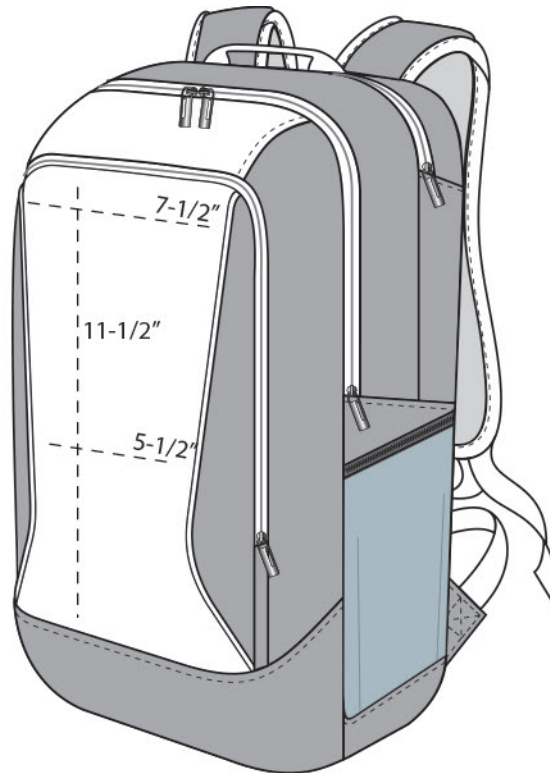

- 600D poly canvas; 360D poly twisted twill canvas
- Large main compartment
- Back dedicated padded laptop compartment
- Front dedicated organization pocket
- Side mesh pocket
- Metal zipper pulls
- Air mesh padded back and shoulder straps
- Luggage trolley pass through on back
- Laptop sleeve dimensions: 18.75”h x 14.75”w; fits most 15” laptops
- Dimensions: 18.75”h x 11.25”w x 4.75”d; Approx. 1,002 cubic inches

Note: Bags not intended for use by children 12 and under.

COLOR INFORMATION

Black
NTR BLACK C

FRONT VIEW

BACK VIEW