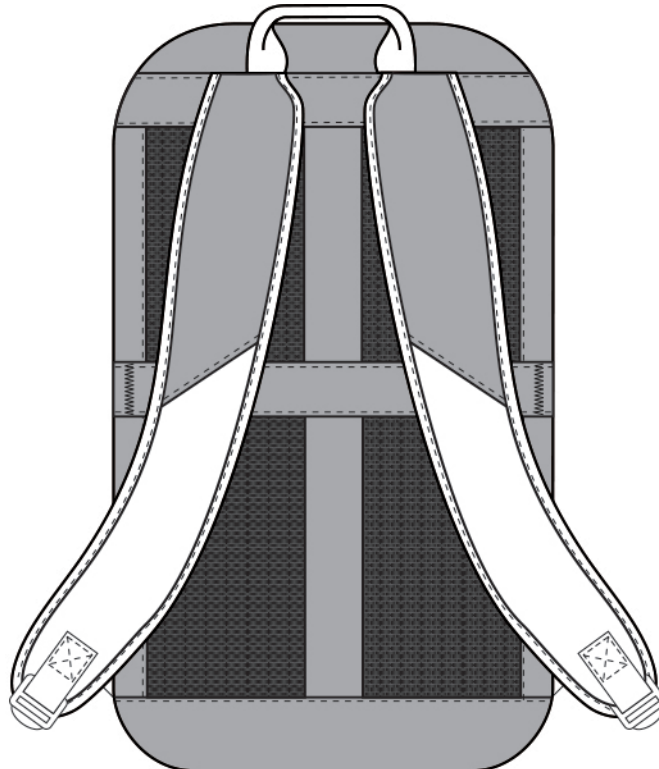

- 600D poly canvas; 360D poly twisted twill canvas
- Large main compartment
- Back dedicated padded laptop compartment
- Front dedicated organization pocket
- Side mesh pocket
- Metal zipper pulls
- Air mesh padded back and shoulder straps
- Luggage trolley pass through on back
- Laptop sleeve dimensions: 18.75”h x 14.75”w; fits most 15” laptops
- Dimensions: 18.75”h x 11.25”w x 4.75”d; Approx. 1,002 cubic inches

Note: Bags not intended for use by children 12 and under.

COLOR INFORMATION

Black
NTR BLACK C

FRONT VIEW

BACK VIEW