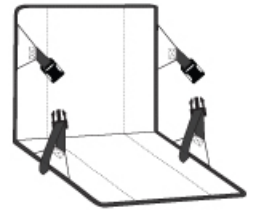

back

COLOR INFORMATION